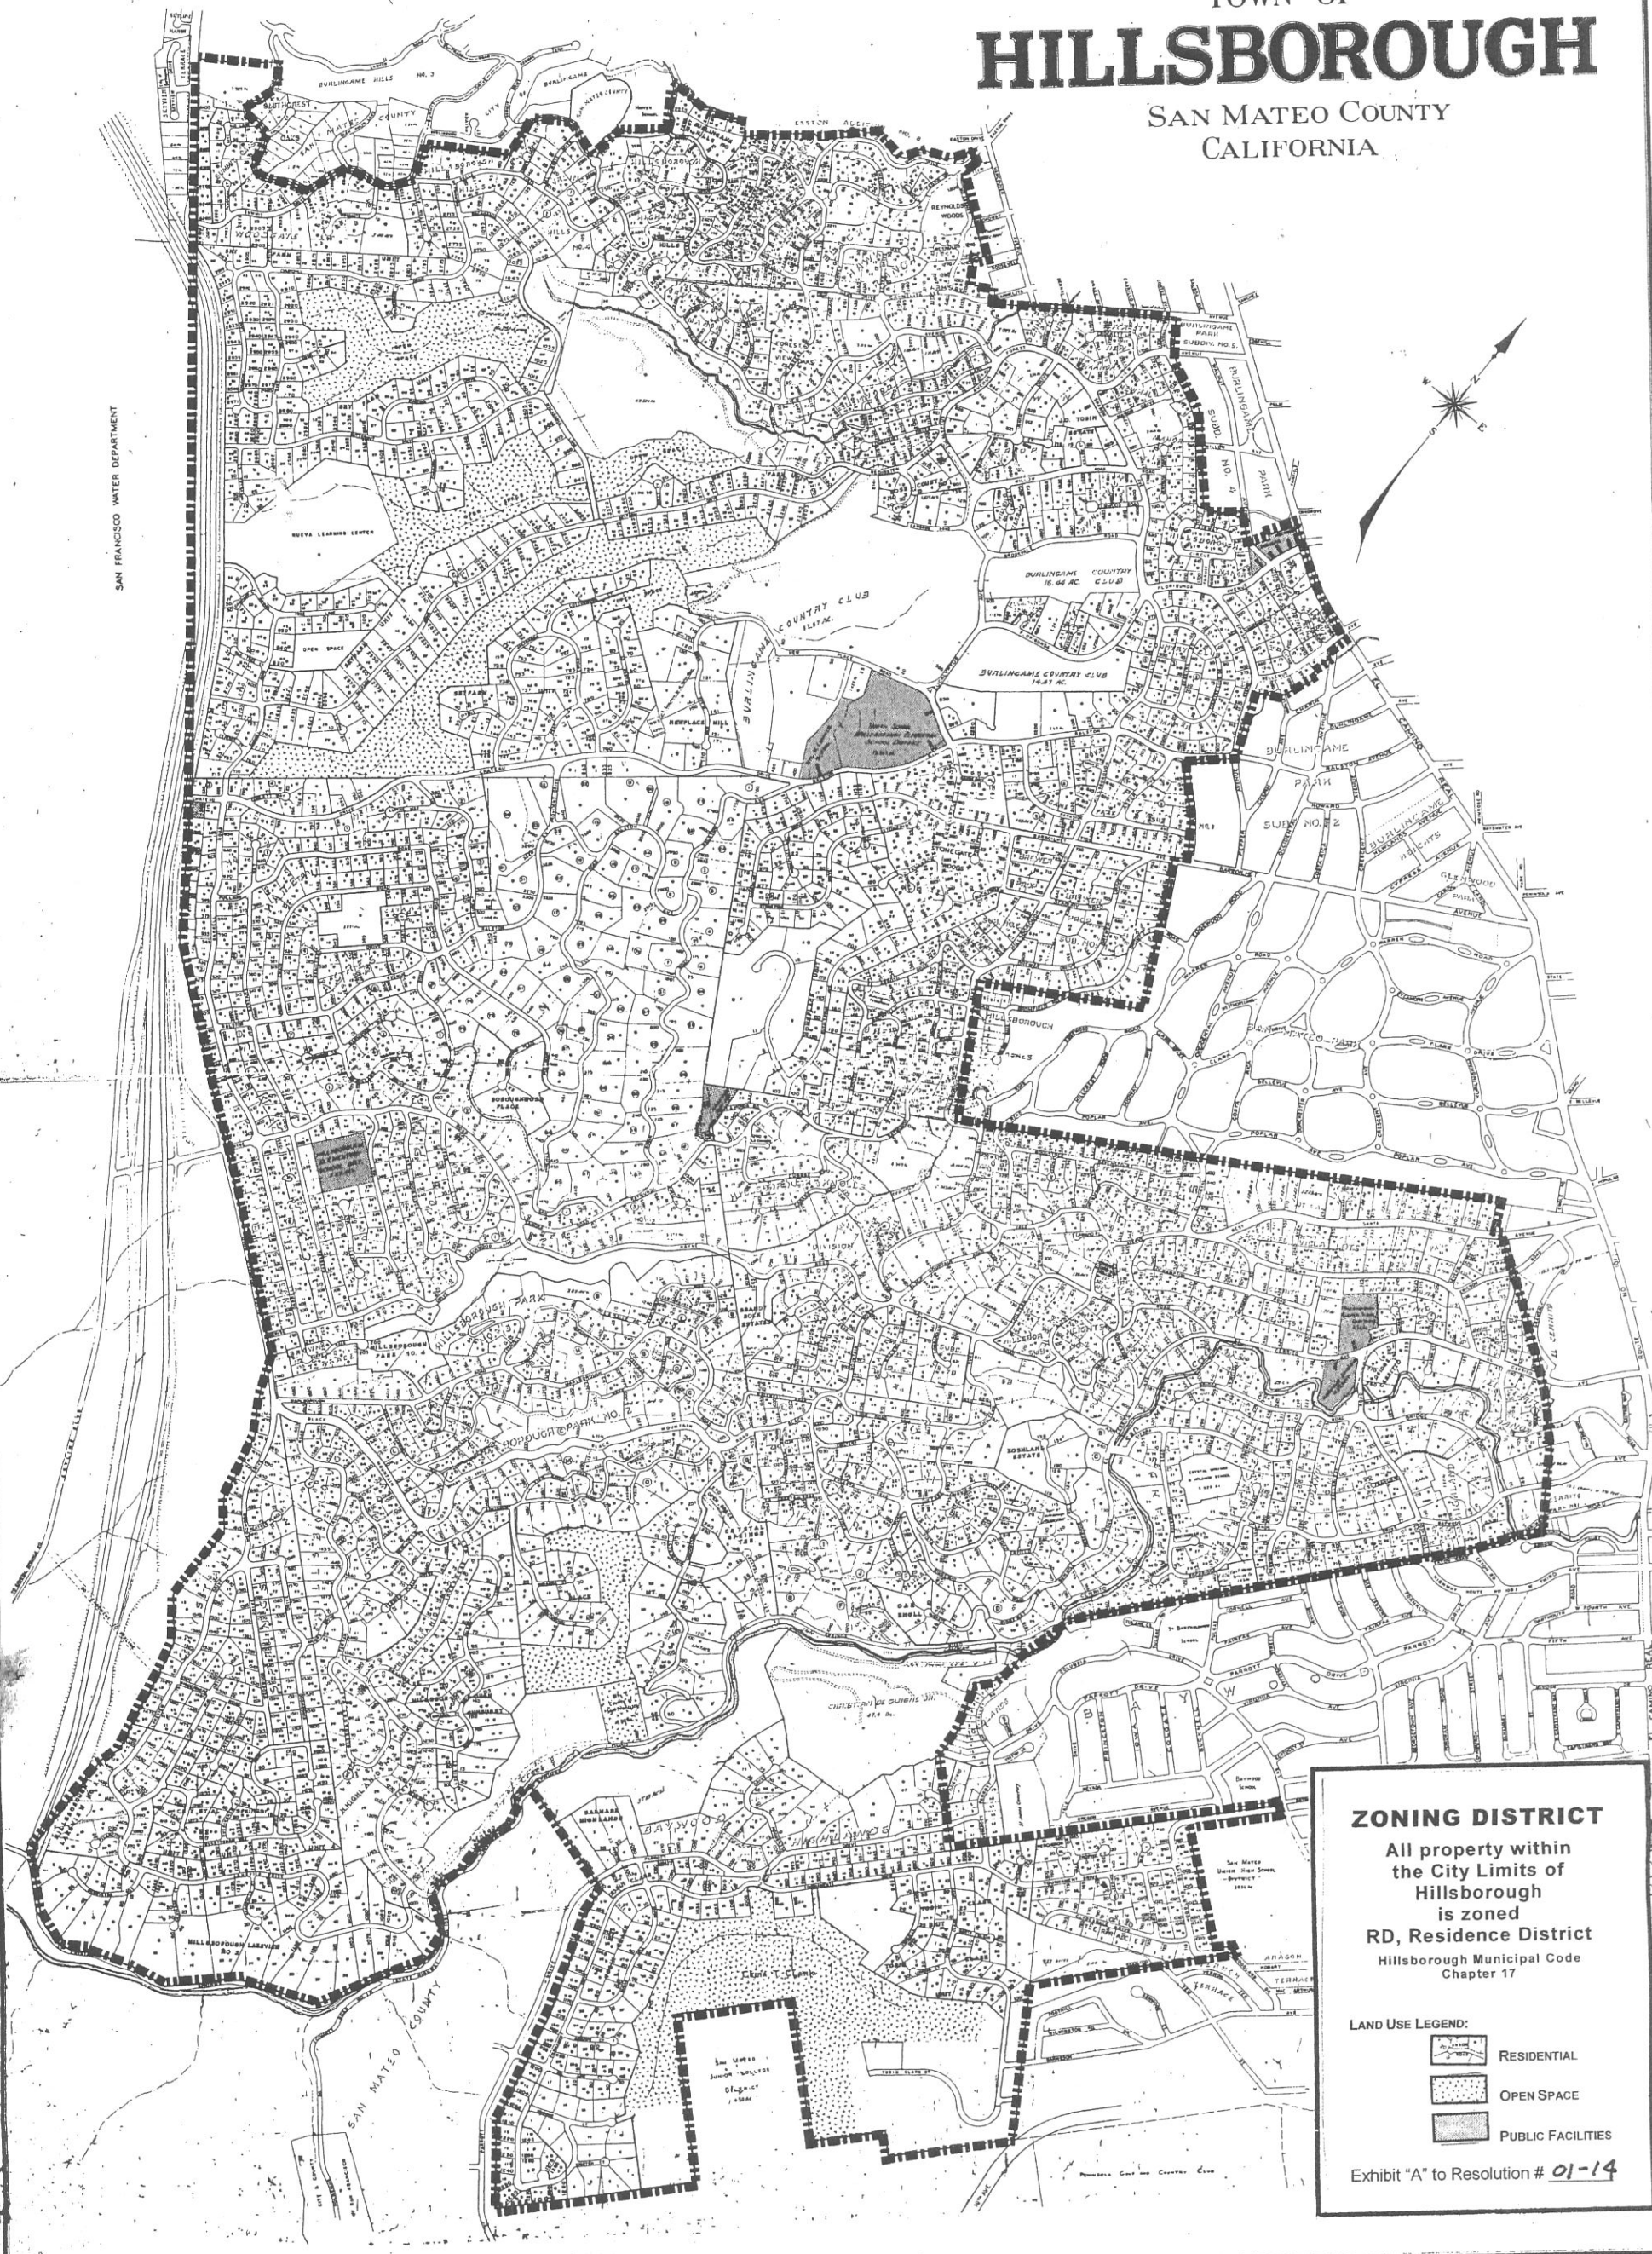

See Note in Lower Right Corner

All Properties in the City are Zoned "RD"

ZONING MAP TOWN OF HILLSBOROUGH

SAN MATEO COUNTY
CALIFORNIA

SAN FRANCISCO WATER DEPARTMENT

ZONING DISTRICT

All property within
the City Limits of
Hillsborough
is zoned
RD, Residence District
Hillsborough Municipal Code
Chapter 17